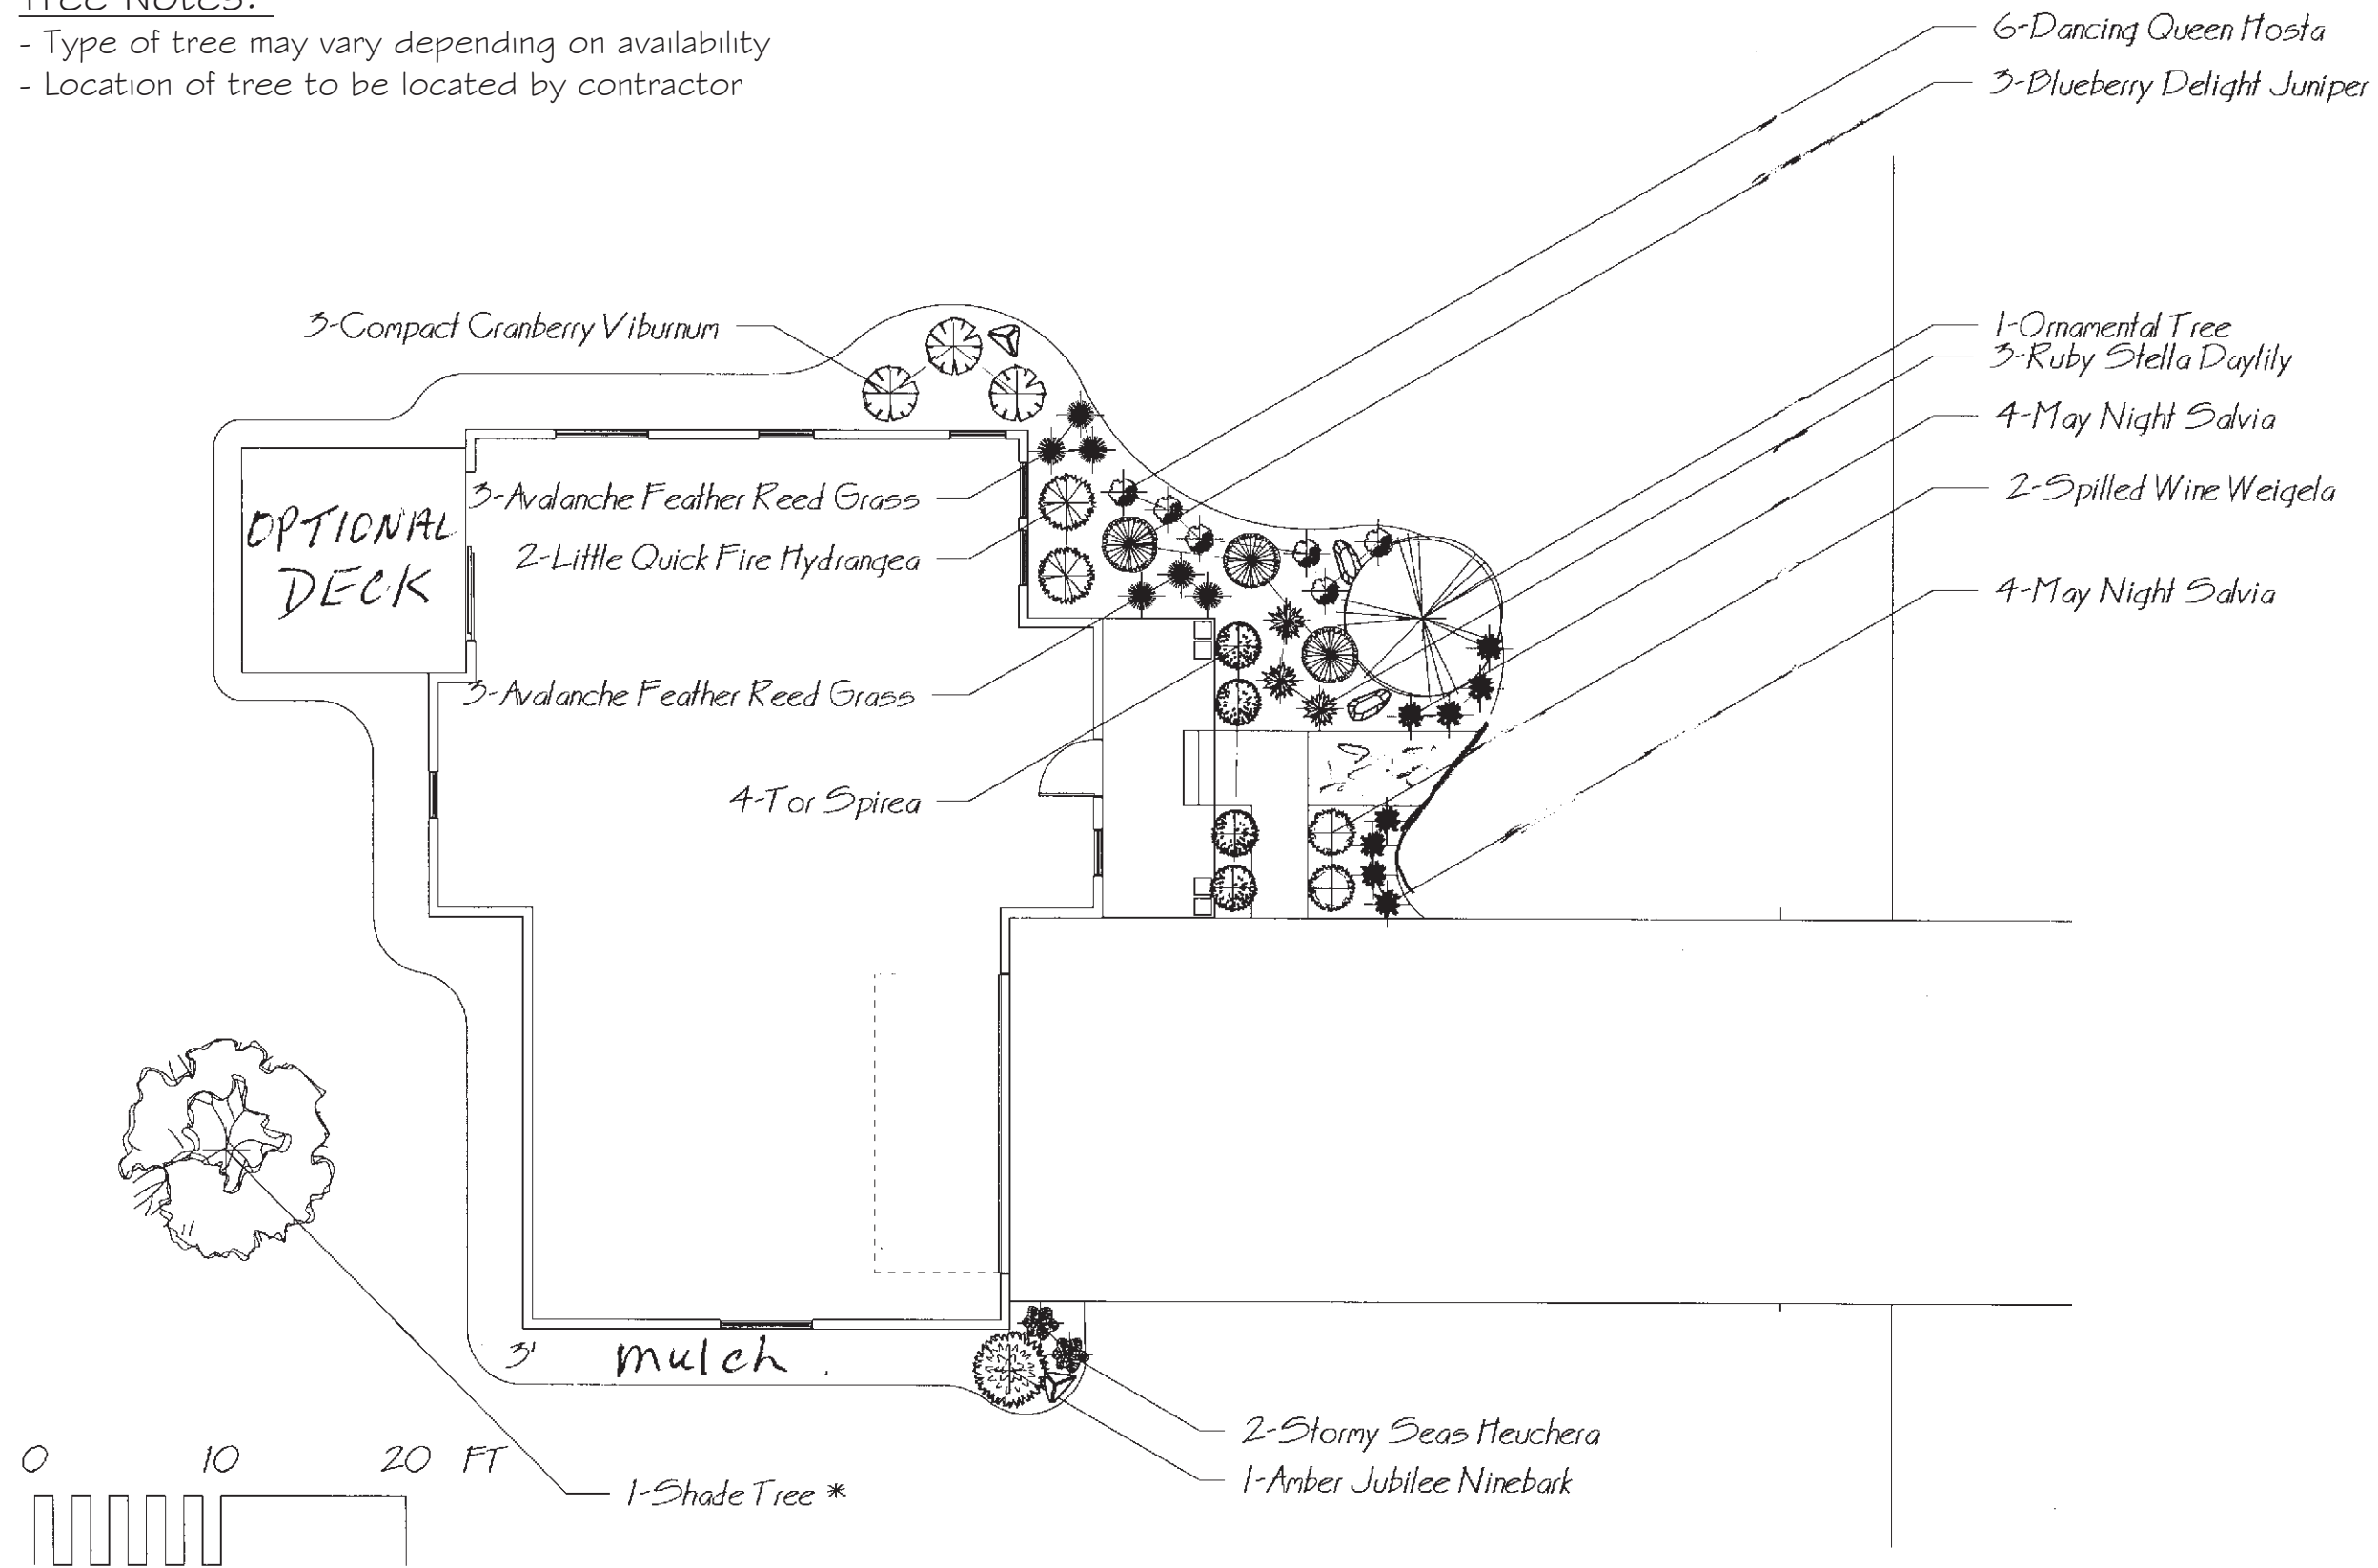

Tree Notes:

- Type of tree may vary depending on availability
- Location of tree to be located by contractor

Project Location and Name	Client Name	Scale	Notes	Firm Name and Location
Spirit of Brandtjen Farms Lakeville MN 2190 Village Home Landscape Package #1	Robert Thomas Homes	1" = 10'	See Development Plan -Lot Size May Vary	Midwest Landscapes 6221 Oakwood Ave NE Otsego, MN 55330