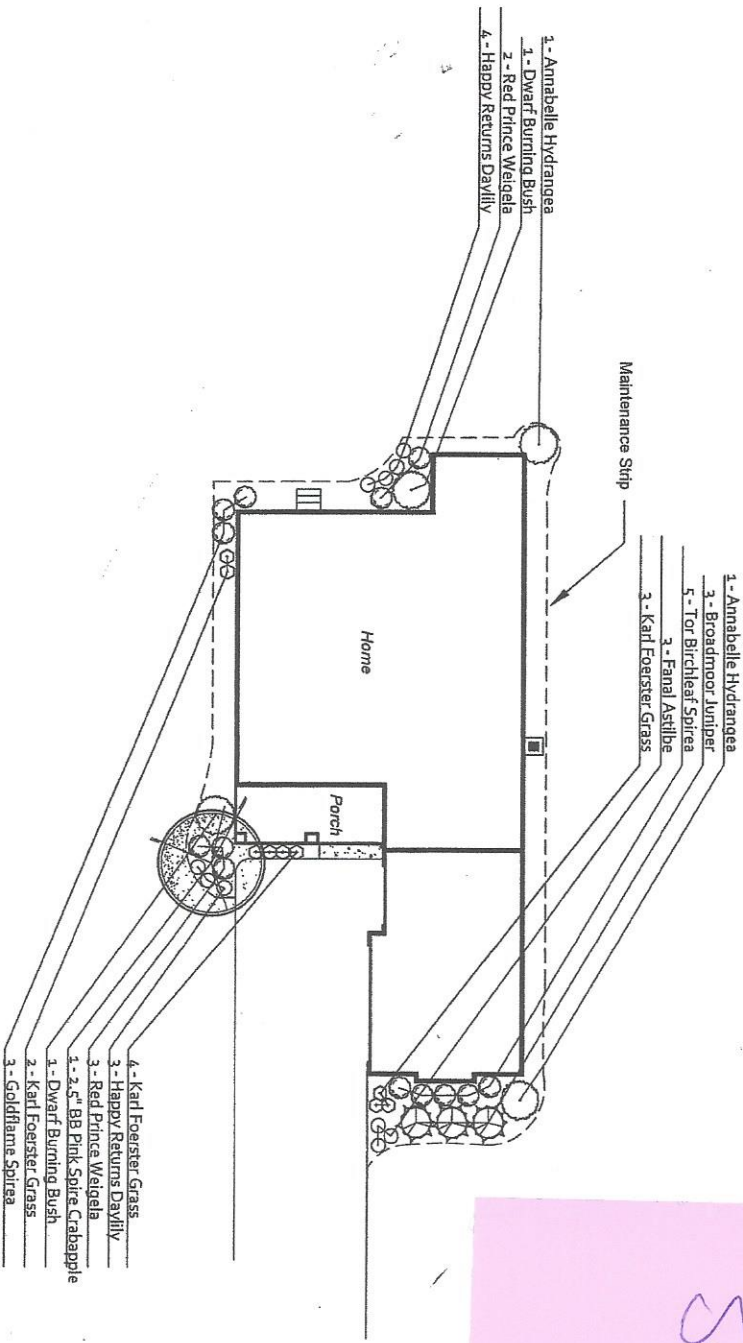

Scan  
 And to  
 Send to  
 Savannah

- 1 - Annabelle Hydrangea
- 1 - Dwarf Burning Bush
- 2 - Red Prince Weigela
- 4 - Happy Returns Davilly

- 1 - Annabelle Hydrangea
- 3 - Broadmoor Juniper
- 5 - Tor Birchleaf Spirea
- 3 - Karl Foerster Grass
- 3 - Fanal Astilbe

# Landscape Plan

Scale 1/16" = 1'-0"

Exceeding Expectations...

	
8277 Glenwood Avenue NE Minneapolis, MN 55425 763-541-4120 <a href="http://www.midwestlandscapers.com">www.midwestlandscapers.com</a>	
The Plan and any reproductions are the property of Midwest Landscapers, Inc., and may not be used in whole or in part without the express written consent of Midwest Landscapers, Inc.	
Project:	
<b>PRESTWICK          ABERDEEN          VILLA</b> ROBERT THOMAS HOMES	
<b>LANDSCAPE          PLAN</b>	
Development & Package Type:	
<b>Spirit of Brandtjen Farm          Lakeville   MN</b> Landscape Package E	
Designer:	Sheet Number:
Checked By:	<b>L1</b>
Date:	<b>1 of 1</b>
5/18/2018	